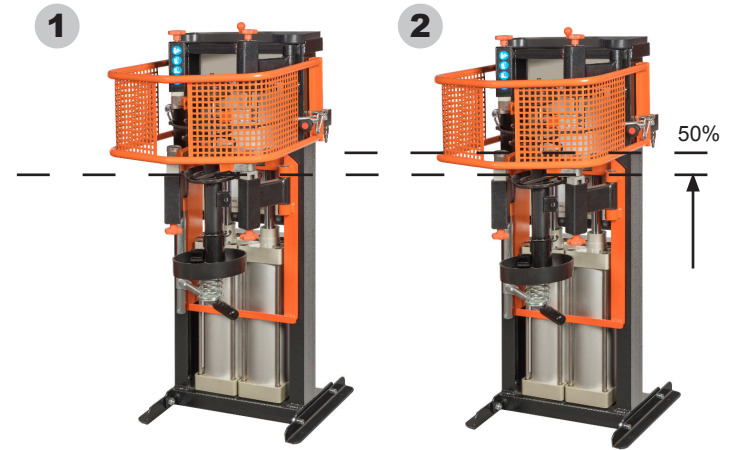

OPERATING INSTRUCTIONS