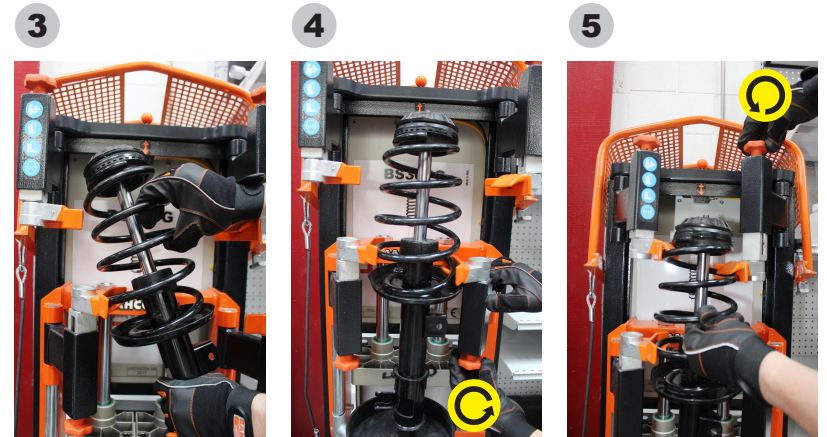

OPERATING INSTRUCTIONS