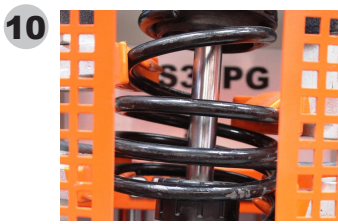

OPERATING INSTRUCTIONS

Follow the fish! www.bahco.com

BAHCO