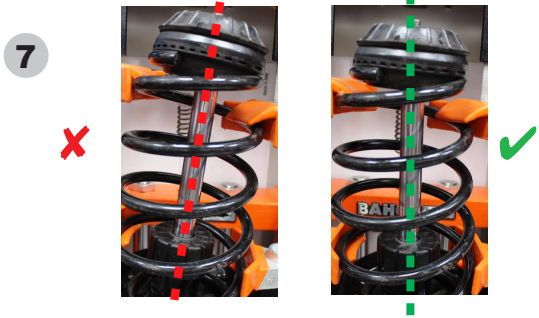

SNA Europe SAS
Allée Rosa Luxembourg
95610 Eragny sur Oise
France

SAFETY INSTRUCTIONS

OPERATING INSTRUCTIONS

OPERATING INSTRUCTIONS

Follow the fish! www.bahco.com

BAHCO