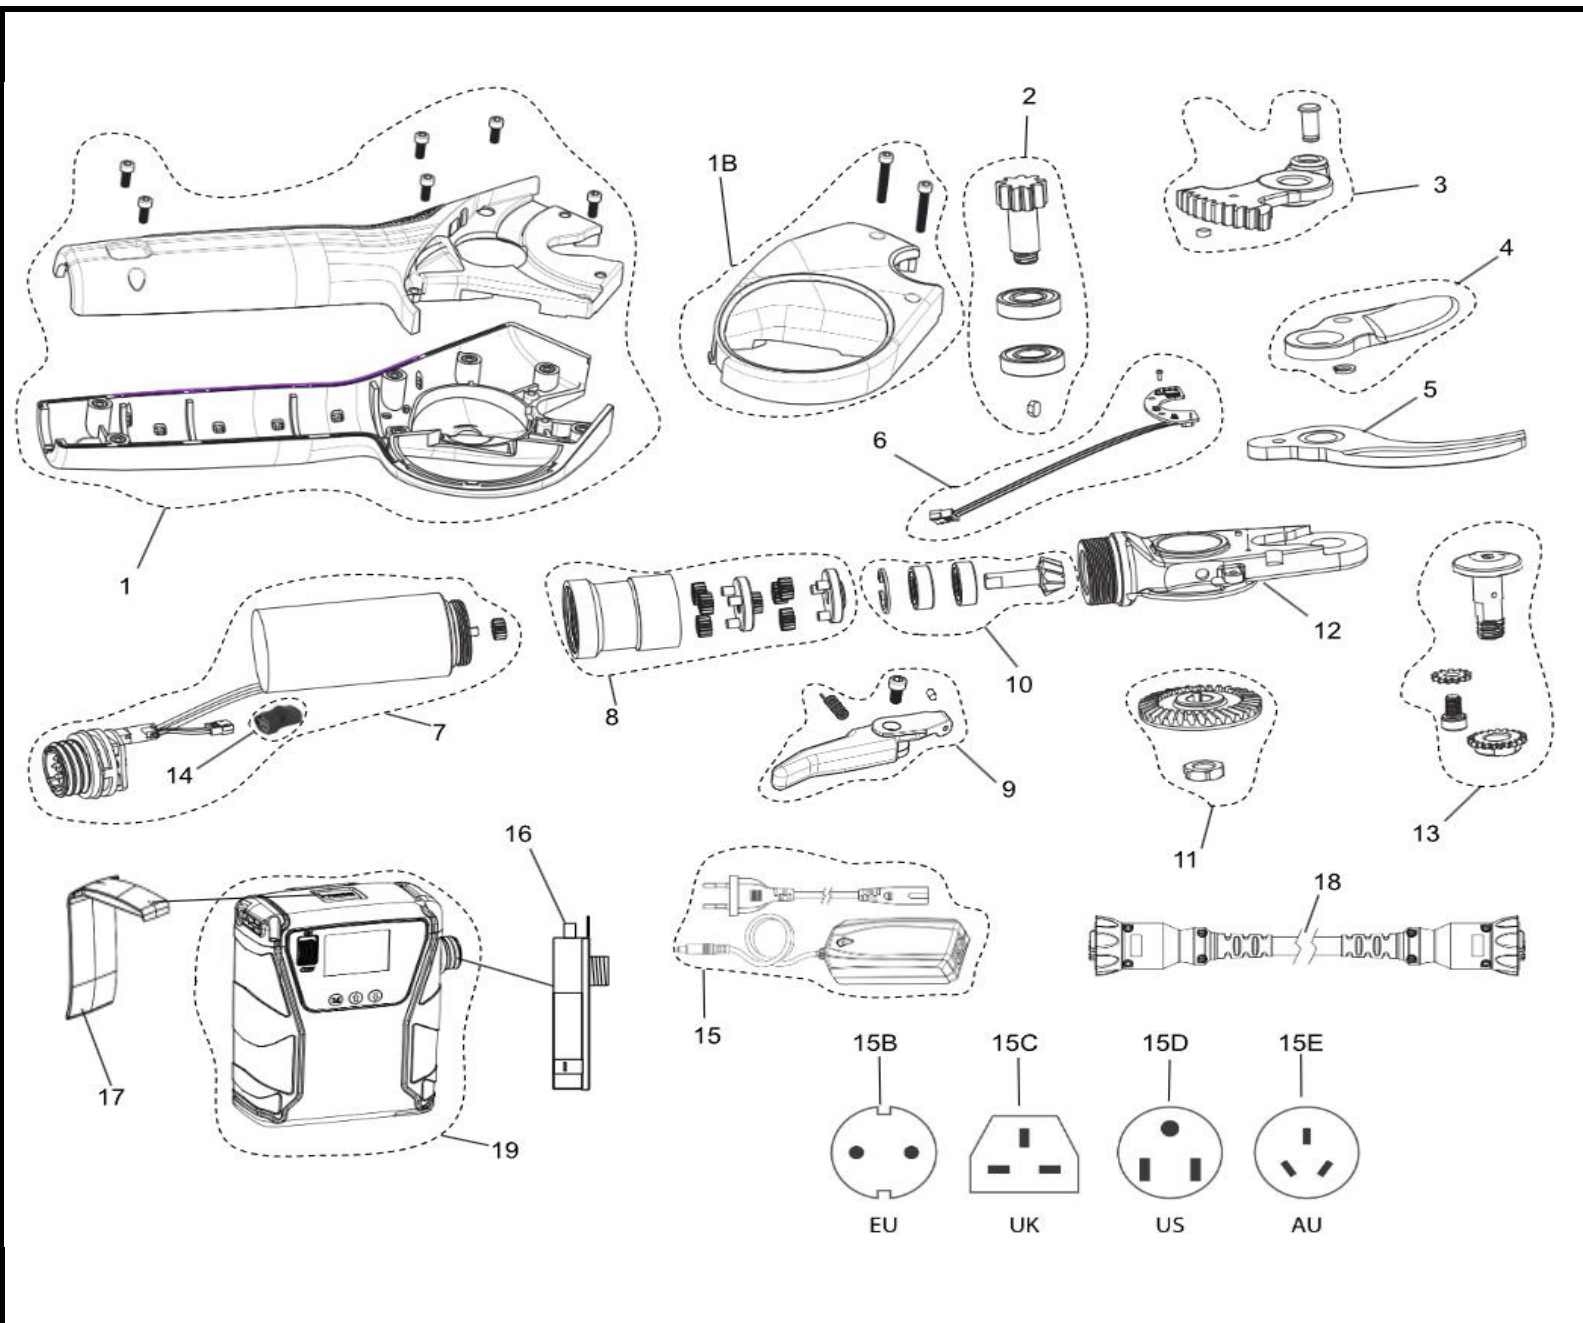

Nº	CODE	DESCRIPTION
1	BCL2301	CASE COVER ASSY
1B	BCL2301B	RIM PINION COVER ASSY
2	BCL2302	DRIVING GEAR ASSY
3	BCL2303	CONICAL RIM ASSY
4	BCL2304	BLADE ASSY
5	BCL2305	COUNTER BLADE
6	BCL2306	HALL PCB ASSY
7	BCL2307	ENGINE ASSY
8	BCL2308	GEAR BOX ASSY
9	BCL2309	TRIGGER ASSY
10	BCL2310	SMALL BEVEL ASSY
11	BCL2311	BIG SPIRAL BEVEL ASSY
12	BCL2312	MAIN BODY
13	BCL2313	CENTER BOLT ASSY
14	BCL2314	ENGINE PCB
15	BCL2C1	CHARGER + EU CORD C7
15B	BBBCAB-EU	EU POWER CORD C7
15C	BBBCAB-UK	UK POWER CORD C7
15D	BBBCAB-US	US POWER CORD C7
15E	BBBCAB-AUZ	AUZ POWER CORD C7
16	BCL2316	CONTROL BOX
17	BCL2317	BATTERY HOLSTER
18	BCL2318	CABLE
19	BCL2B1	BATTERY ASSY