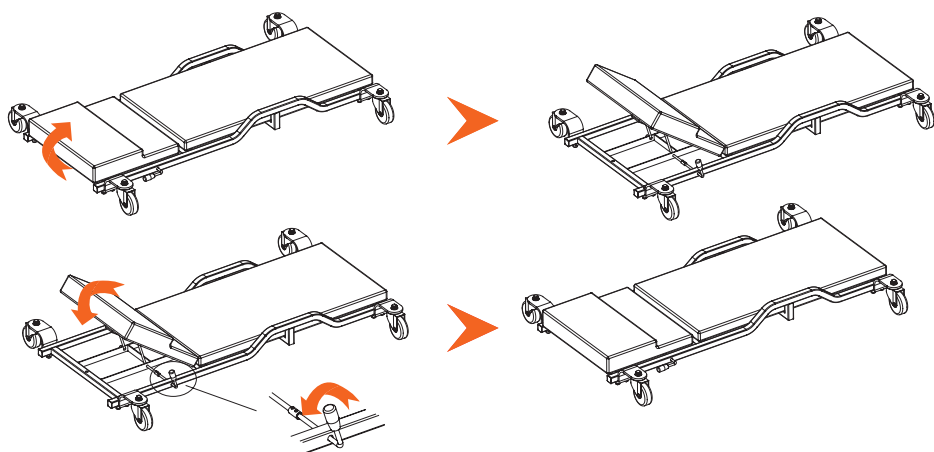

**LOW PROFILE CREEPER  
BLE301**

**BAHCO®**

**Original Instructions**

**WARNING**

---

**SNA**Europe

**Follow the fish!** [www.bahco.com](http://www.bahco.com)

SNA EUROPE – Allée Rosa Luxembourg, 95610 Eragny-sur-Oise - France

**BAHCO**