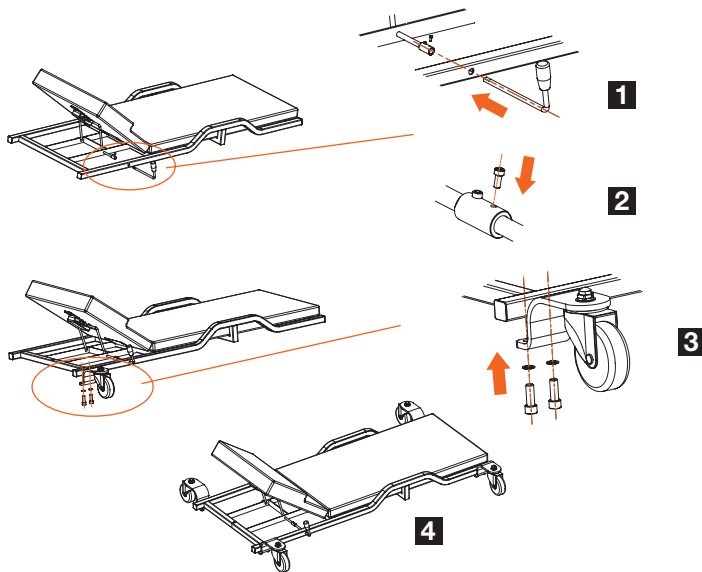

**LOW PROFILE CREEPER  
BLE301**

**BAHCO®**

**Original Instructions**

**WARNING**

---

**SNA**Europe

**Follow the fish!** [www.bahco.com](http://www.bahco.com)

SNA EUROPE – Allée Rosa Luxembourg, 95610 Eragny-sur-Oise - France