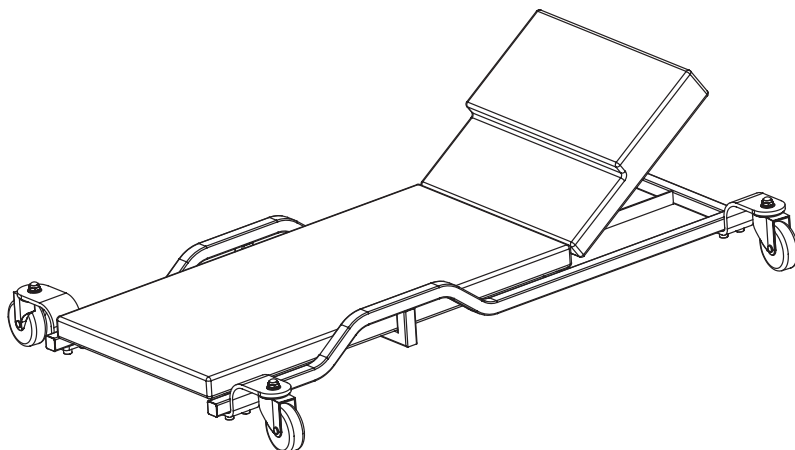

**LOW PROFILE CREEPER  
BLE301**

**BAHCO®**

**Original Instructions**

**WARNING**

---

**SNA**Europe

**Follow the fish!** [www.bahco.com](http://www.bahco.com)

SNA EUROPE – Allée Rosa Luxembourg, 95610 Eragny-sur-Oise - France