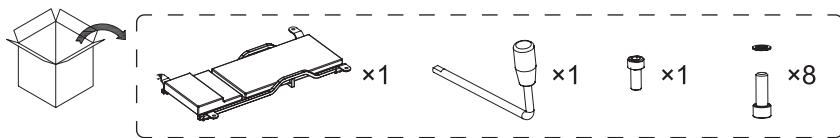

**LOW PROFILE CREEPER  
BLE301**

**BAHCO®**

**Original Instructions**

**WARNING**

---

**SNA**Europe

**Follow the fish!** [www.bahco.com](http://www.bahco.com)

SNA EUROPE – Allée Rosa Luxembourg, 95610 Eragny-sur-Oise - France