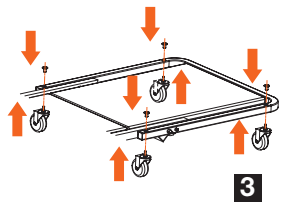

**CREEPER AND STOOL COMBO
BLE302**

BAHCO®

Original Instructions

CREEPER AND STOOL COMBO

WARNING

SNAEurope

Follow the fish! www.bahco.com

SNA EUROPE – Allée Rosa Luxembourg, 95610 Eragny-sur-Oise - France