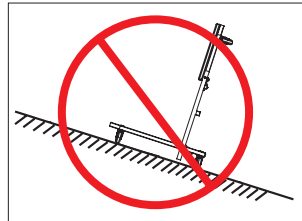

**CREEPER AND STOOL COMBO
BLE302**

BAHCO®

Original Instructions

CREEPER AND STOOL COMBO

WARNING

SNAEurope

Follow the fish! www.bahco.com

SNA EUROPE – Allée Rosa Luxembourg, 95610 Eragny-sur-Oise - France