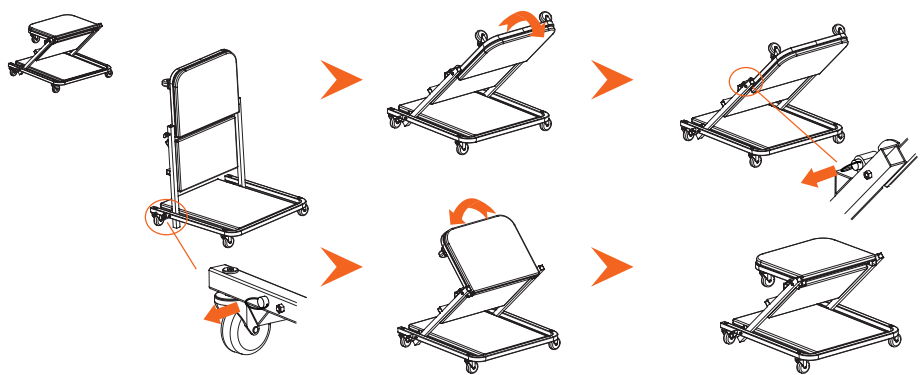

**CREEPER AND STOOL COMBO
BLE302**

BAHCO®

Original Instructions

CREEPER AND STOOL COMBO

WARNING

SNAEurope

Follow the fish! www.bahco.com

SNA EUROPE – Allée Rosa Luxembourg, 95610 Eragny-sur-Oise - France