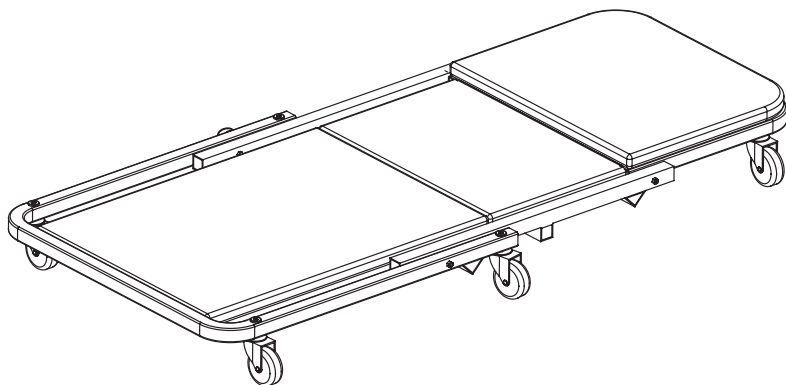

**CREEPER AND STOOL COMBO
BLE302**

BAHCO®

Original Instructions

CREEPER AND STOOL COMBO

WARNING

SNAEurope

Follow the fish! www.bahco.com

SNA EUROPE – Allée Rosa Luxembourg, 95610 Eragny-sur-Oise - France