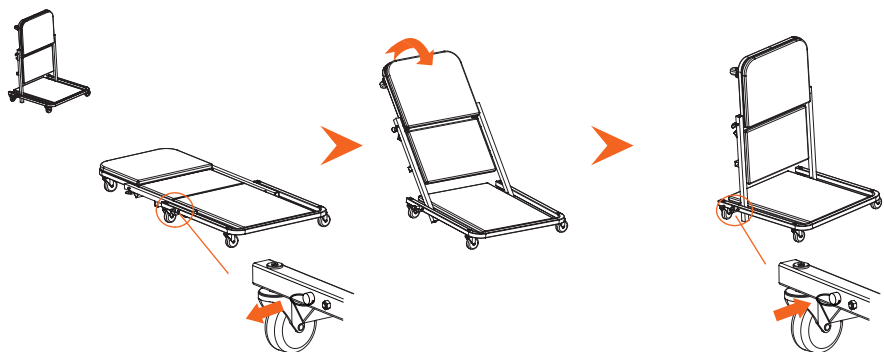

**CREEPER AND STOOL COMBO
BLE302**

BAHCO®

Original Instructions

CREEPER AND STOOL COMBO

WARNING

SNAEurope

Follow the fish! www.bahco.com

SNA EUROPE – Allée Rosa Luxembourg, 95610 Eragny-sur-Oise - France