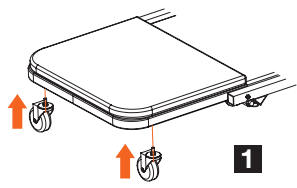

**CREEPER AND STOOL COMBO
BLE302**

BAHCO®

Original Instructions

CREEPER AND STOOL COMBO

WARNING

SNAEurope

Follow the fish! www.bahco.com

SNA EUROPE – Allée Rosa Luxembourg, 95610 Eragny-sur-Oise - France