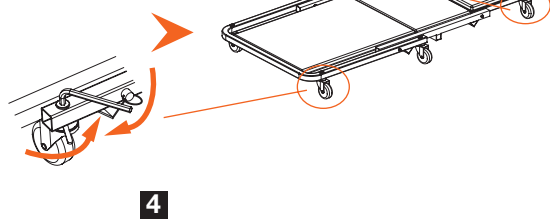

**CREEPER AND STOOL COMBO
BLE302**

BAHCO®

Original Instructions

CREEPER AND STOOL COMBO

WARNING

SNAEurope

Follow the fish! www.bahco.com

SNA EUROPE – Allée Rosa Luxembourg, 95610 Eragny-sur-Oise - France