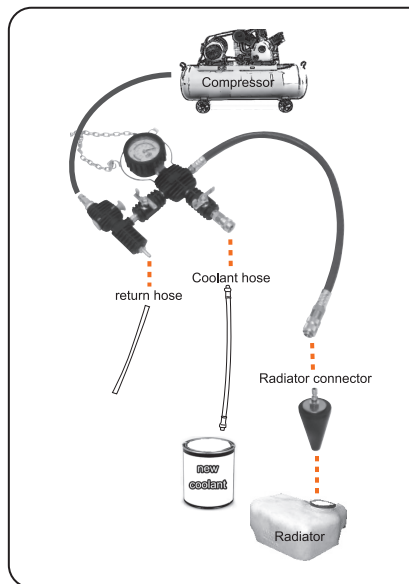

BE410

www.bahco.com

PURGE

REFILL