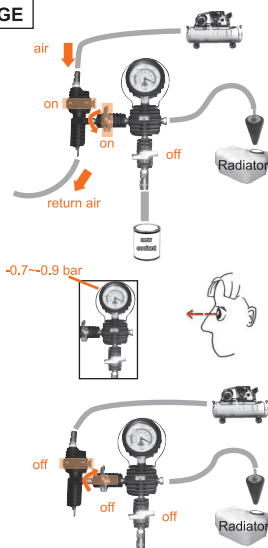

BE410

www.bahco.com

PURGE

REFILL