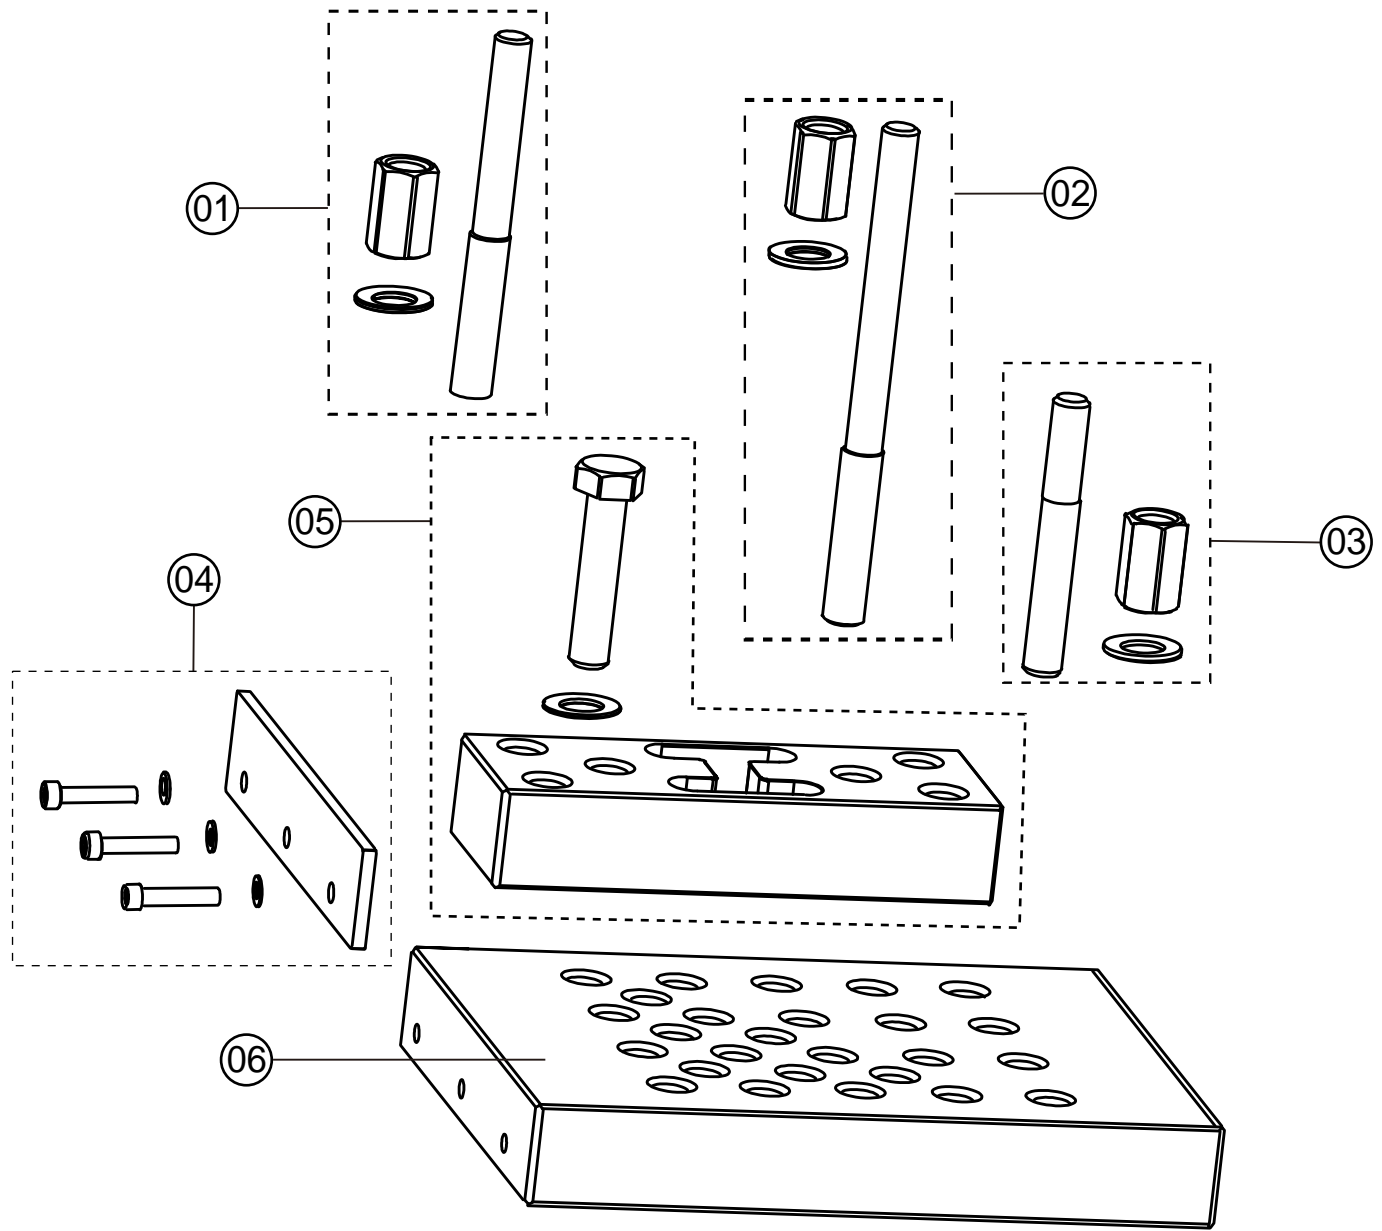

Item	Part Code	Description
01	BH7PS30-01	M16 x 150 mm threaded rod set
02	BH7PS30-02	M16 x 200 mm threaded rod set
03	BH7PS30-03	M16 x 110 mm threaded rod set
04	BH7PS30-04	Safety retaining lateral plate set
05	BH7PS30-05	Adjustable block set
06	BH7PS30-06	Support block