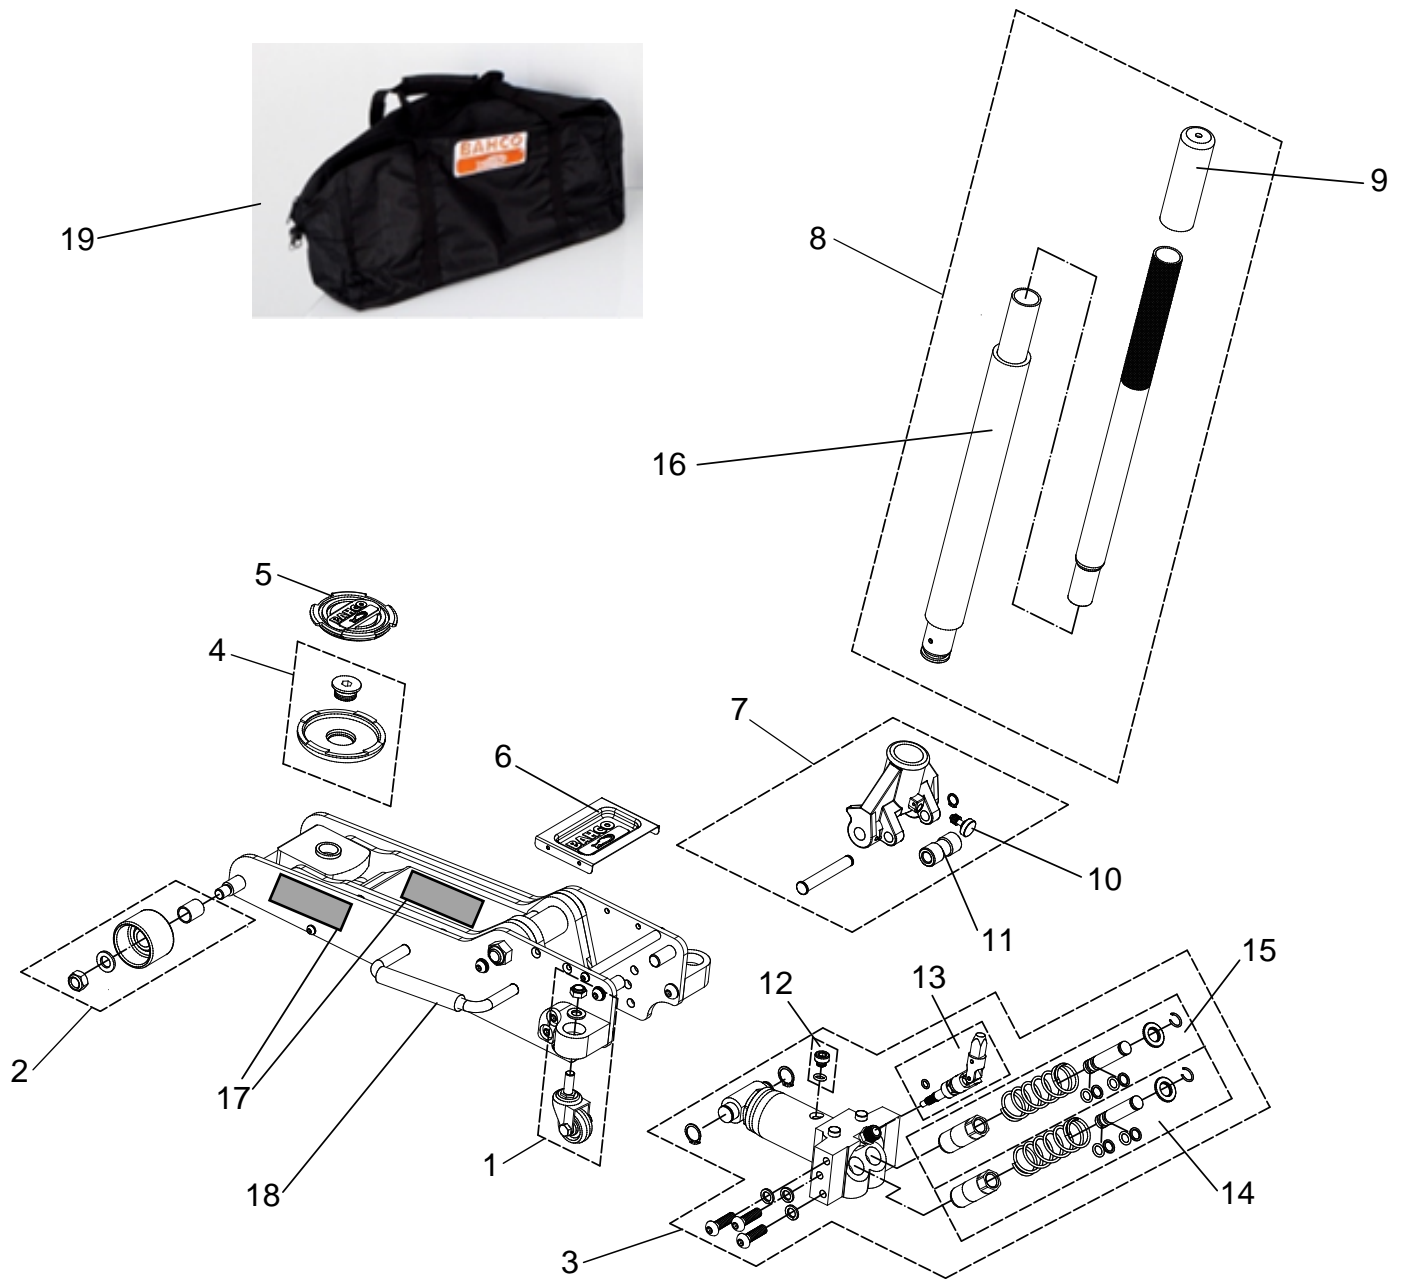

Item	Part Code	Description
1	BH1A1500A-01	REAR WHEEL COMPLETE
2	BH1A1500A-02	FRONT WHEEL COMPLETE
3	BH1A1500A-03	JACK PUMP
4	BH1A1500A-04	METALLIC SADDLE
5	BH1A1500A-05	RUBBER SADDLE
6	BH1A1500A-06	TRAY + SCREWS
7	BH1A1500A-07	YOKE SET
8	BH1A1500A-08	HANDLE
9	BH1A1500A-09	HANDLE GRIP
10	BH1A1500A-10	YOKE SCREW
11	BH1A1500A-11	YOKE ROLL
12	BH1A1500A-12	OIL SEAL SCREW WITH O-RING
13	BH1A1500A-13	CARDAN
14	BH1A1500A-14	BIG PLUNGER SET
15	BH1A1500A-15	SMALL PLUNGER SET
16	BH1A1500A-16	HANDLE FOAM
17	BH1A1500A-17	STICKER SET
18	BH1A1500A-18	CARRY HANDLE WITH FOAM
19	BH1A1500A-19	BAG