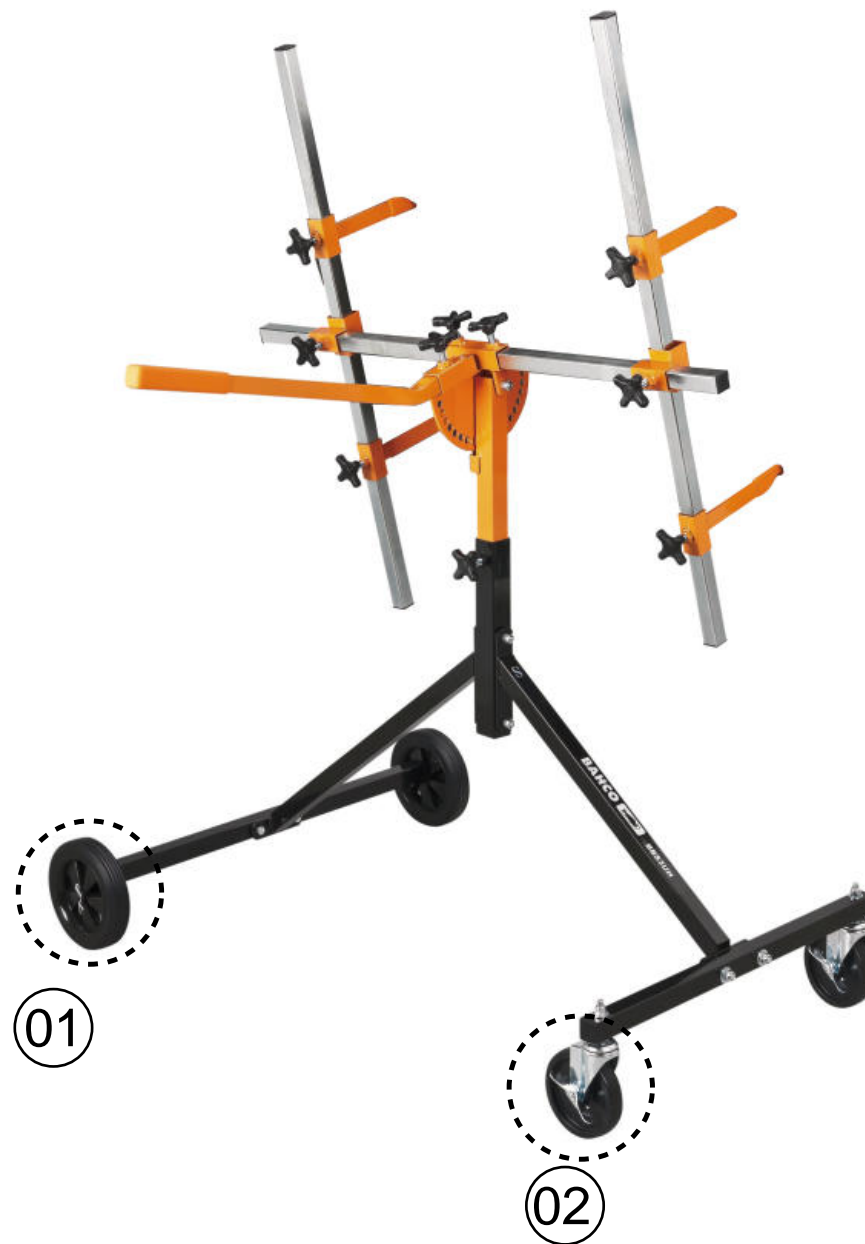

Item	Part Code	Description
01	BBS3UH-01	RUBBER WHEEL WITH PIN (1 UNIT)
02	BBS3UH-02	BRAKE WHEEL WITH SCREW (1 UNIT)

**BBS3UH**