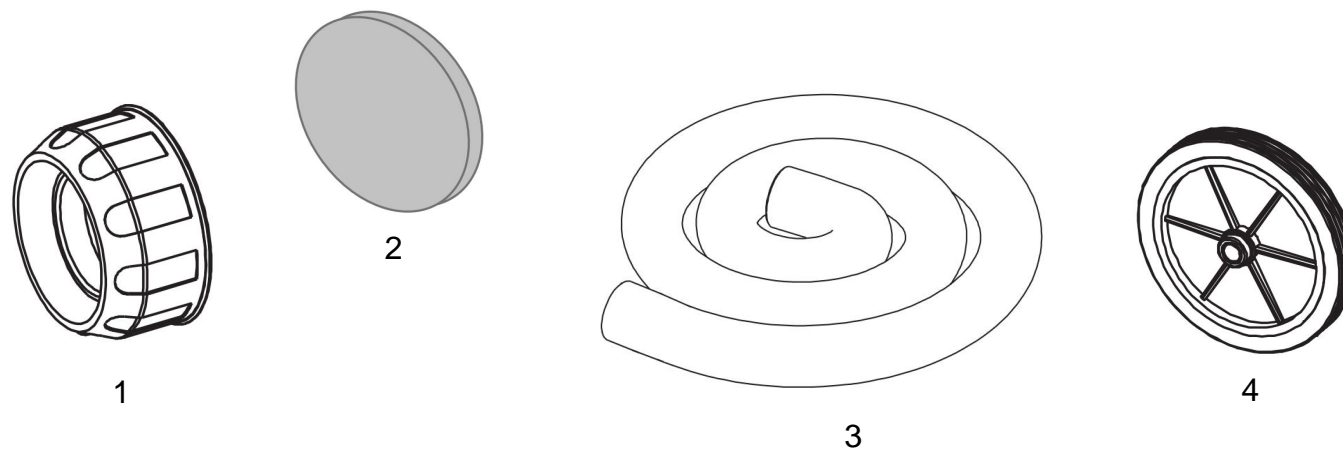

Item	Part Code	Description
01	BUCPEF	Filter set containing filter cap, metallic grids and filter foam
02	BUCPEF1	Filter foam
03	BUCPE5SH	5 m hose (without rigid plastic heads)
04	BUCPEW	Wheel (1 unit)