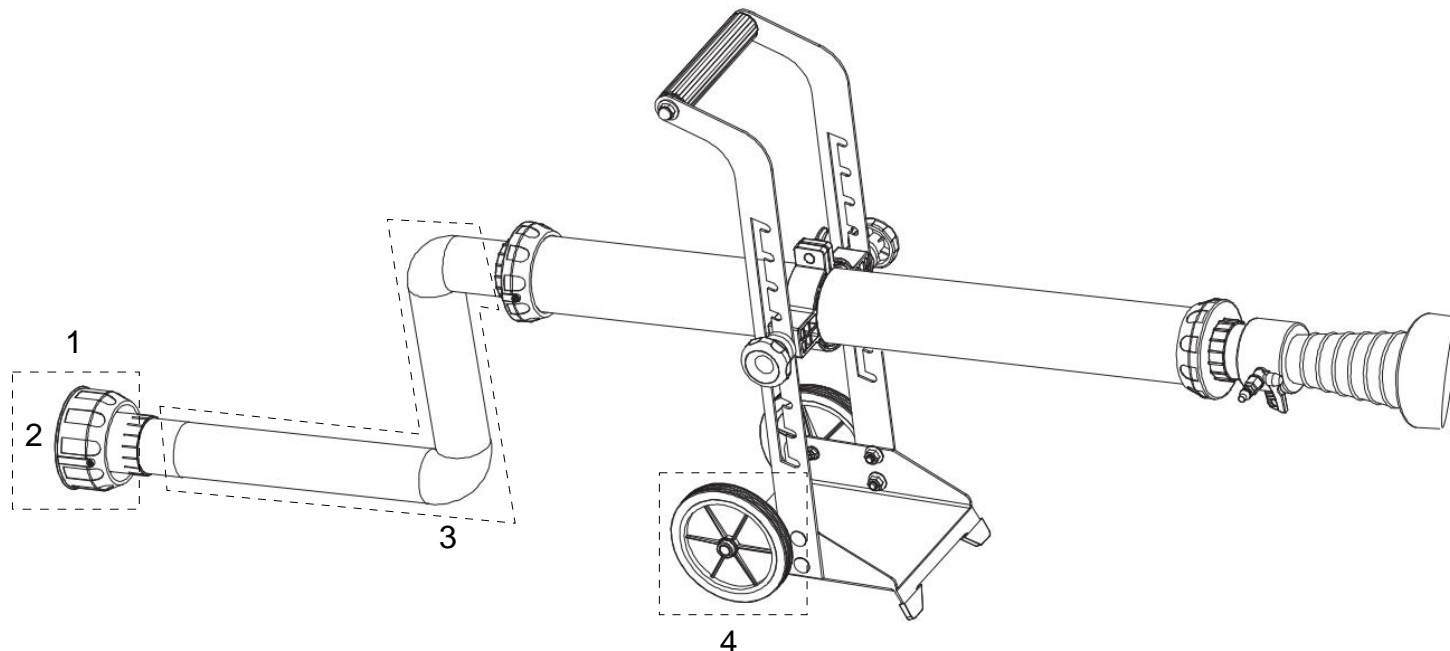

Item	Part Code	Description
01	BUCPEF	Filter set containing filter cap, metallic grids and filter foam
02	BUCPEF1	Filter foam
03	BUCPE5SH	5 m hose (without rigid plastic heads)
04	BUCPEW	Wheel (1 unit)