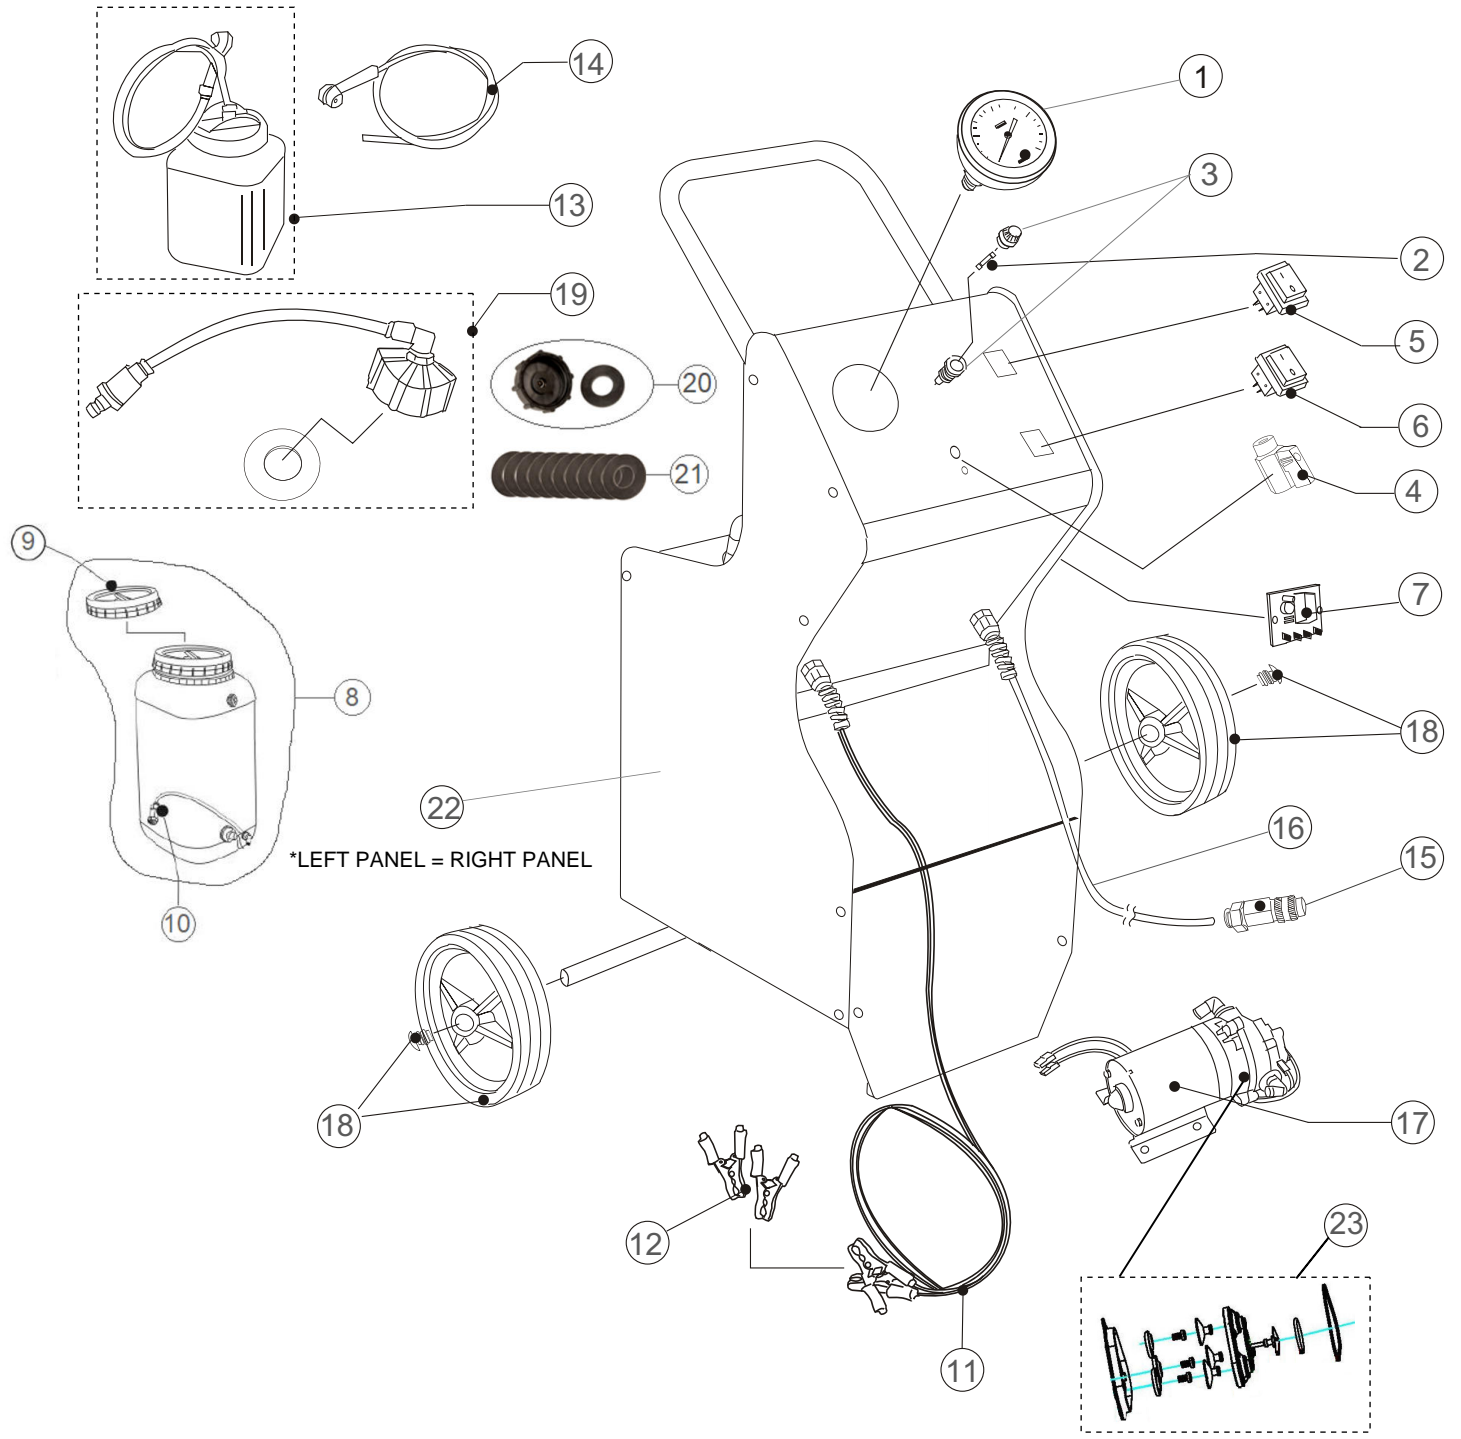

Item	Part Code	Description
1	BBRBB12-01	PRESSURE GAUGE-MANOMETRE
2	BBRBB12-02	FUSE 6.3A-10PCS
3	BBRBB12-03	FUSE HOLDER
4	BBRBB12-04	PRESSURE REGULATOR
5	BBRBB12-05	SWITCH ON/OFF
6	BBRBB12-06	SWITCH CONTINUE/PULSE
7	BBRBB12-07	PCB
8	BBRBB12-08	INTERNAL 10L RESERVOIR+CAP
9	BBRBB12-09	CAP WITH AIR FILTER
10	BBRBB12-10	BRAKE FLUID OIL FILTER
11	BBRBB12-11	BATTERY CABLES WITH CLAMPS
12	BBRBB12-12	CLAMPS
13	BBRBB12-13	1L BOTTLE+TUBE+NIPPLE
14	BBRBB12-14	TUBE+NIPPLE
15	BBRBB12-15	FEMALE COUPLING TO ADAPTER
16	BBRBB12-16	FEMALE COUPLING COMPLETE
17	BBRBB12-17	PUMP WITH CONNECTORS
18	BBRBB12-18	2 WHEELS + CAPS
19	BBRBB12-19	ADAPTOR+GASKET+TUBE E20PW
20	BBRBB12-20	E20PW ADAPTOR+GASKET
21	BBRBB12-21	RUBBER GASKET-10PCS
22	BBRBB12-22	LATERAL PANEL (1 UNIT)
23	BBRBB12-17K	PUMP REPAIR KIT