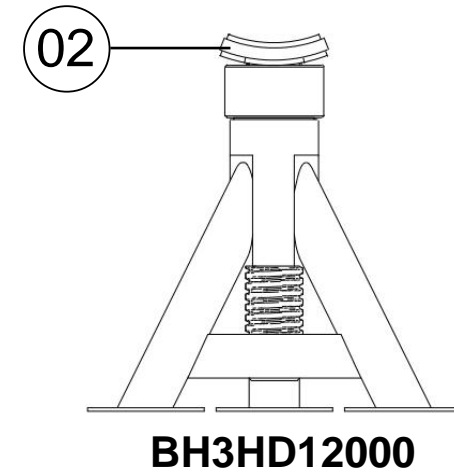

Item	Part Code	Description
1	BH3HD8000-01	RUBBER COVER FOR 8TN
2	BH3HD12000-01	RUBBER COVER FOR 12 & 16TN
3	BH3HD20000A-01	RUBBER SADDLE PROTECTION
4	BH3HD20000A-02	WHEEL (1 UNIT) + SCREWS
5	BH3HD20000A-03	LOCKING PIN WITH WIRE