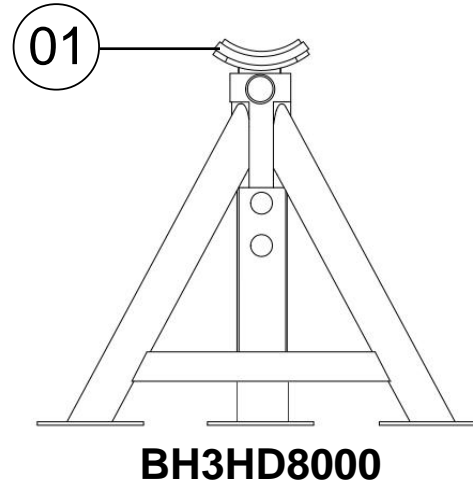

Item	Part Code	Description
1	BH3HD8000-01	RUBBER COVER FOR 8TN
2	BH3HD12000-01	RUBBER COVER FOR 12 & 16TN
3	BH3HD20000A-01	RUBBER SADDLE PROTECTION
4	BH3HD20000A-02	WHEEL (1 UNIT) + SCREWS
5	BH3HD20000A-03	LOCKING PIN WITH WIRE