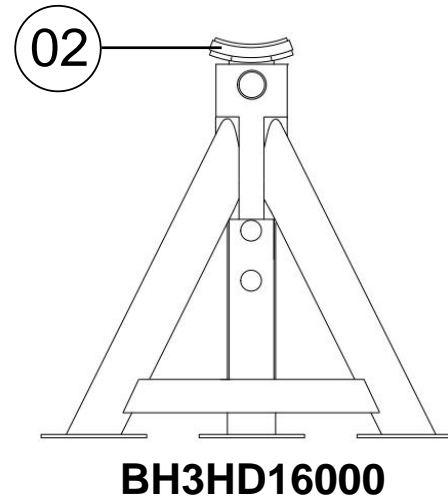

Item	Part Code	Description
1	BH3HD8000-01	RUBBER COVER FOR 8TN
2	BH3HD12000-01	RUBBER COVER FOR 12 & 16TN
3	BH3HD20000A-01	RUBBER SADDLE PROTECTION
4	BH3HD20000A-02	WHEEL (1 UNIT) + SCREWS
5	BH3HD20000A-03	LOCKING PIN WITH WIRE