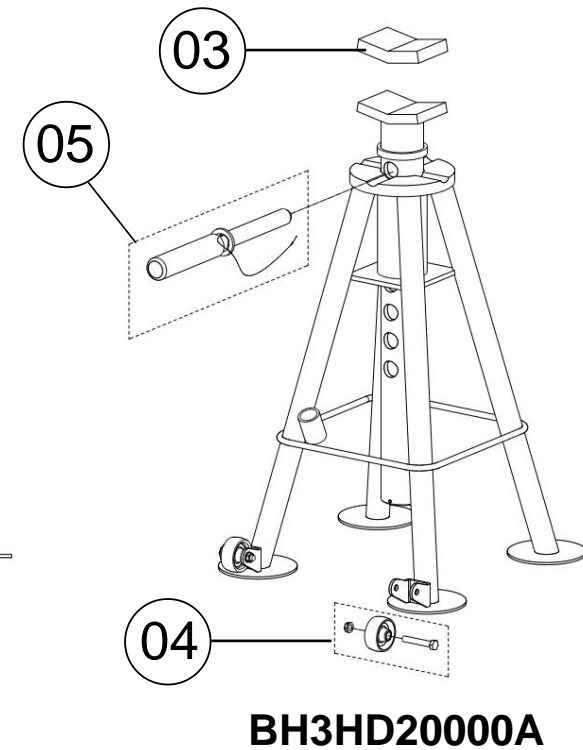

Item	Part Code	Description
1	BH3HD8000-01	RUBBER COVER FOR 8TN
2	BH3HD12000-01	RUBBER COVER FOR 12 & 16TN
3	BH3HD20000A-01	RUBBER SADDLE PROTECTION
4	BH3HD20000A-02	WHEEL (1 UNIT) + SCREWS
5	BH3HD20000A-03	LOCKING PIN WITH WIRE