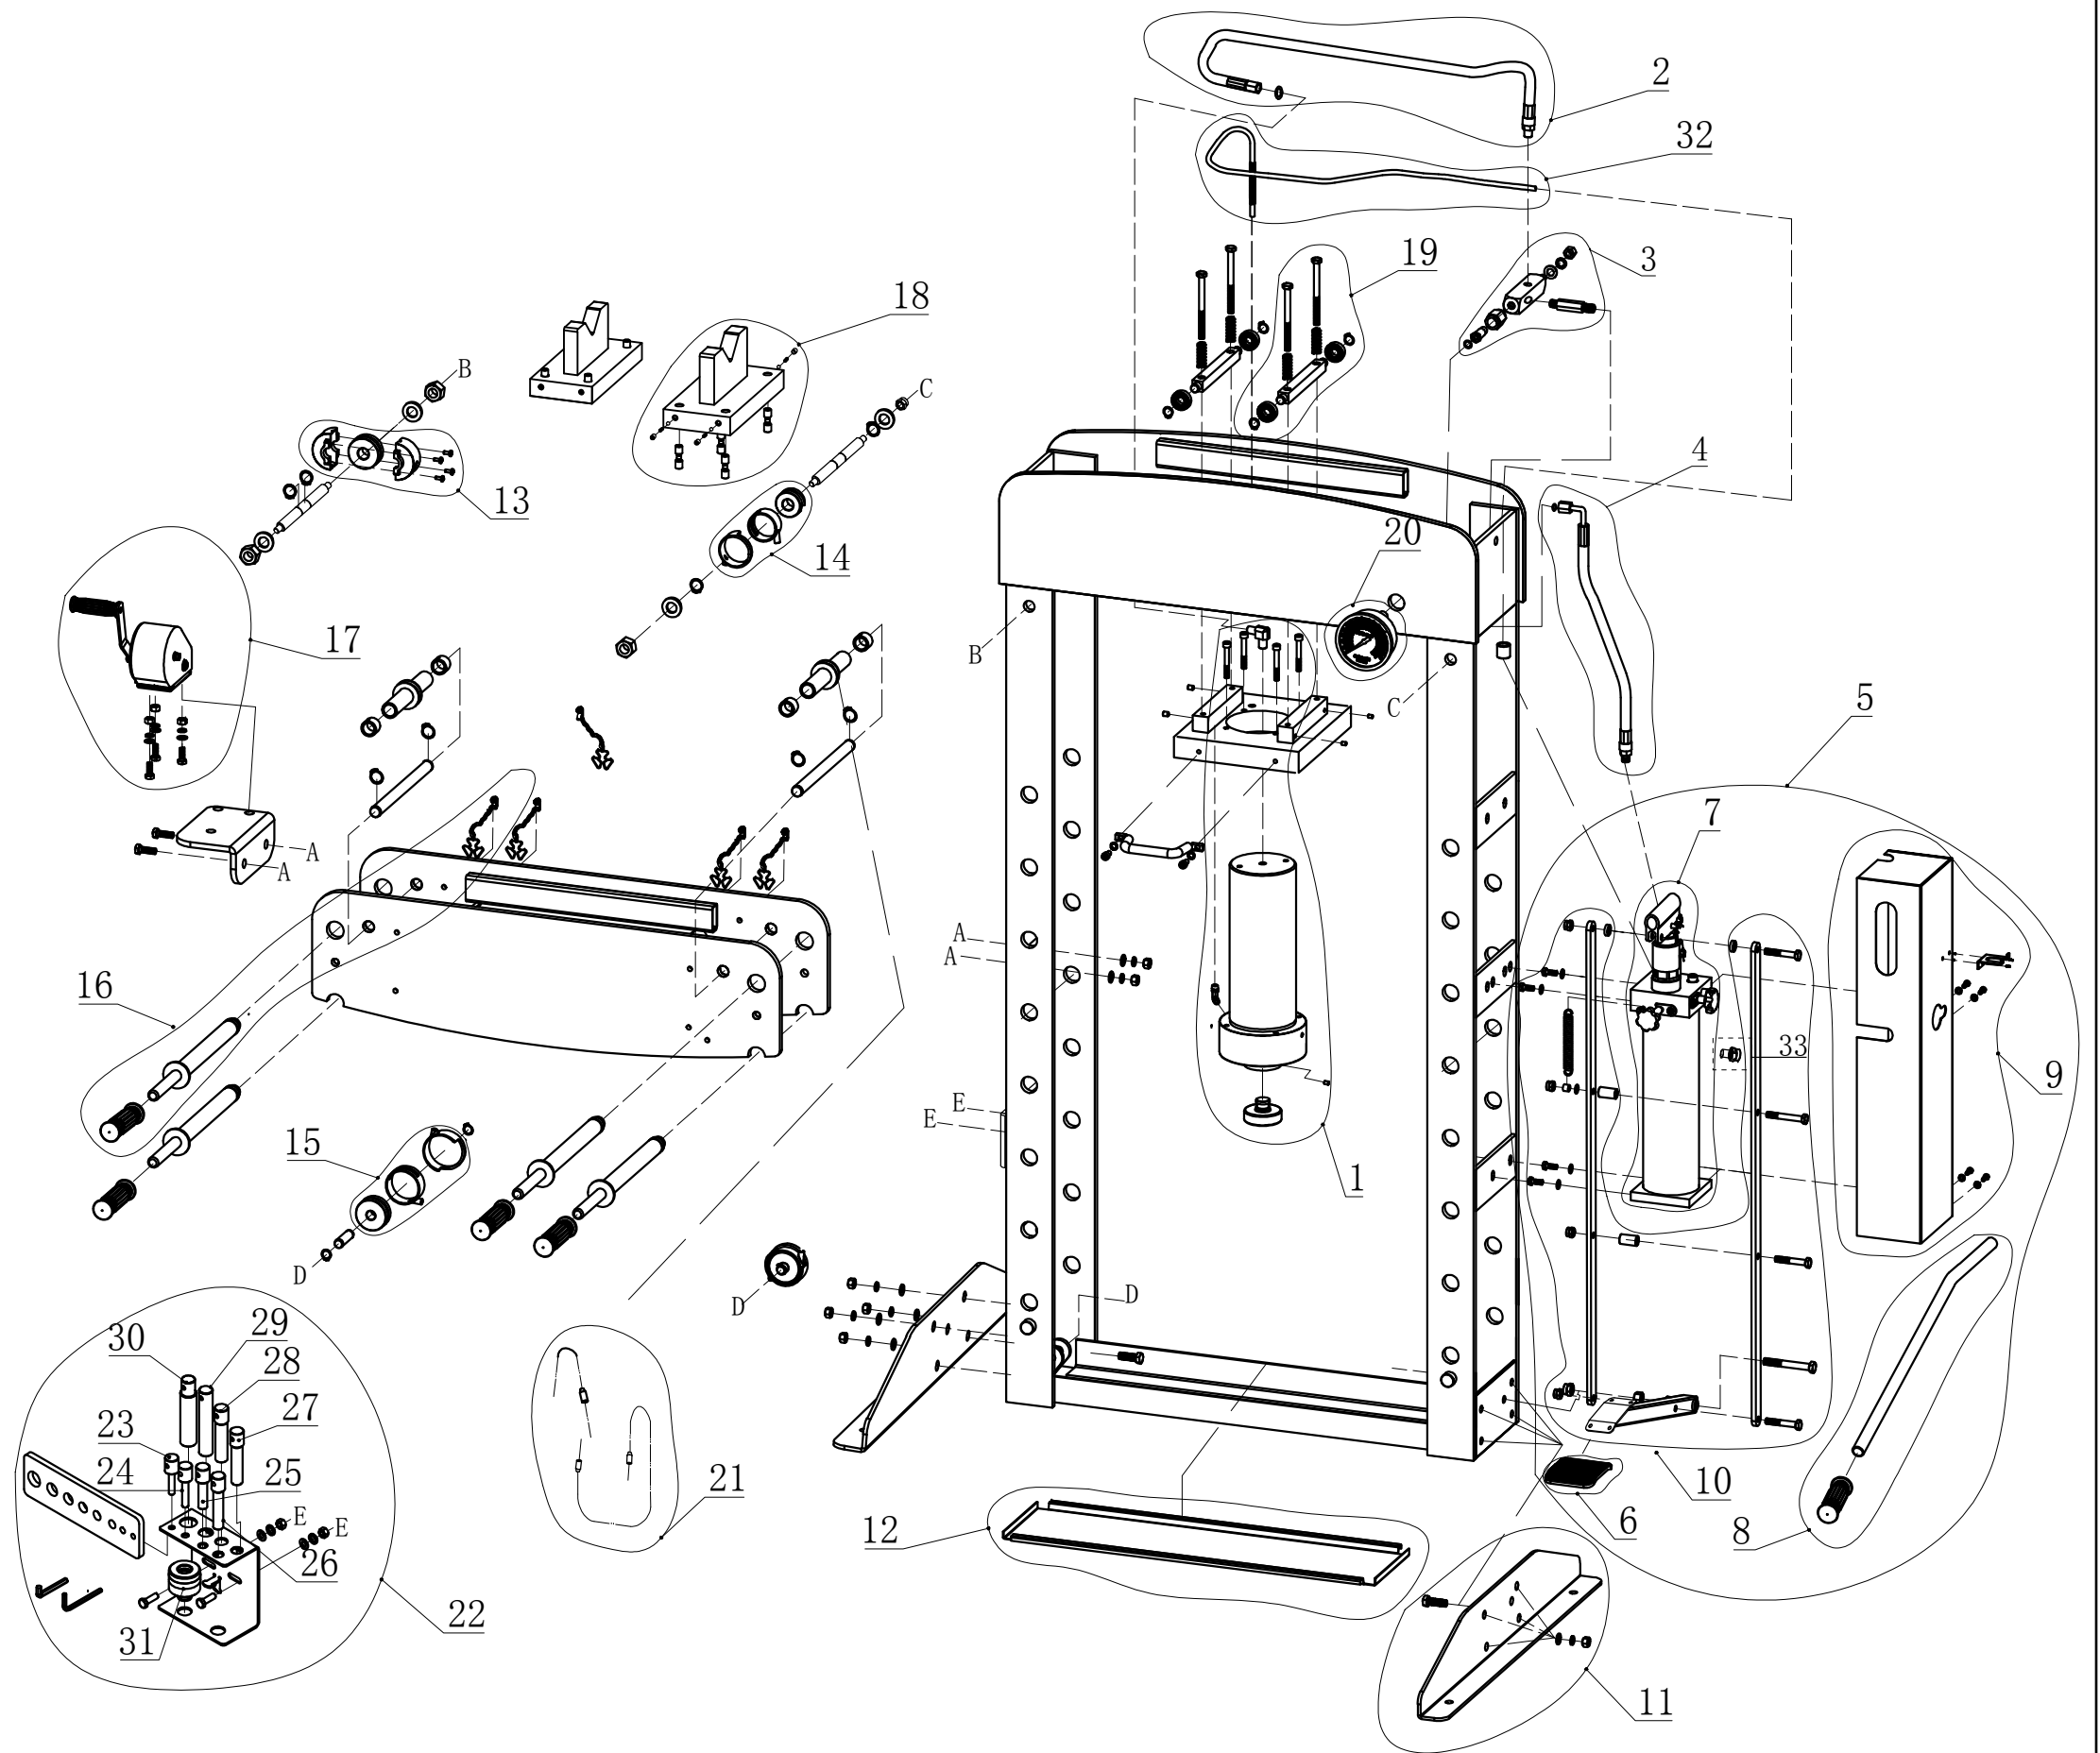

N°	Part Code	Description
1	BH750-01	RAM ASSY
2	BH750-02	OIL HOSE
3	BH750-03	HOSE BASE ASSY
4	BH750-04	OIL HOSE
5	BH750-05	FOOT PUMP ASSY
6	BH720-06	RADEL RUBBER
7	BH750-07	FOOT PUMP
33	BH720-07P	PUMP SCREW 20T-30T-50T
8	BH720-08	HANDLE
9	BH750-09	PUMP COVER
10	BH720-10	CONNECTING BAR
11	BH750-11	FOOT BASE
12	BH750-12	TOOL TRAY
13	BH720-13	ROLLER ASSY(LEFT)
14	BH720-14	ROLLER ASSY(RIGHT)
15	BH720-15	ROLLER ASSY(DOWN)
16	BH750-16	PIN
17	BH720-17	HAND WINCH
18	BH750-18	V-BLOCK
19	BH750-19	SCREW ASSY FOR RAM PLATE
20	BH750-20	GAUGE
21	BH750-21	CABLE
22	BH720-22	PRESS PINS
23	BH720-23	PUNCHER Ø10
24	BH720-24	PUNCHER Ø12
25	BH720-25	PUNCHER Ø16
26	BH720-26	PUNCHER Ø18
27	BH720-27	PUNCHER Ø20
28	BH720-28	PUNCHER Ø22
29	BH720-29	PUNCHER Ø25
30	BH720-30	PUNCHER Ø30
31	BH720-31	ADAPTOR
32	BH750-32	OIL HOSE