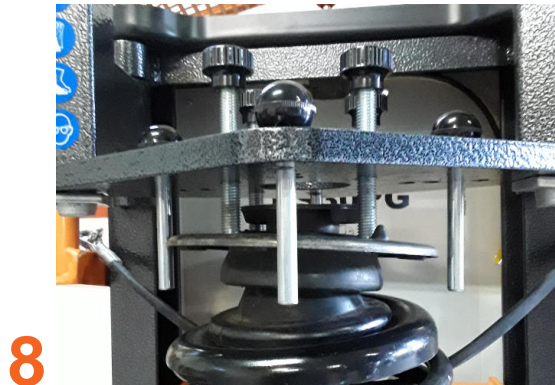

BAHCO

BS10AC2

UNIVERSAL PLATE FOR BLOCKING SPRINGS UPPER CAP

2x

2x

2x

4x

4x