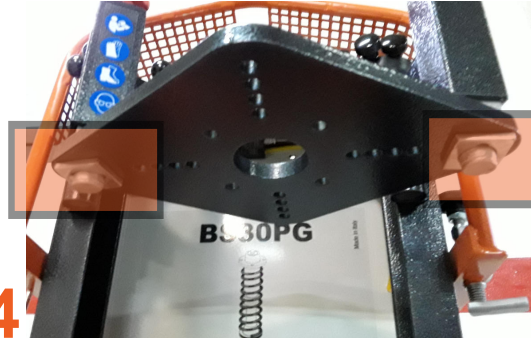

BAHCO

BS10AC2

UNIVERSAL PLATE FOR BLOCKING SPRINGS UPPER CAP

2x

2x

2x

4x

4x